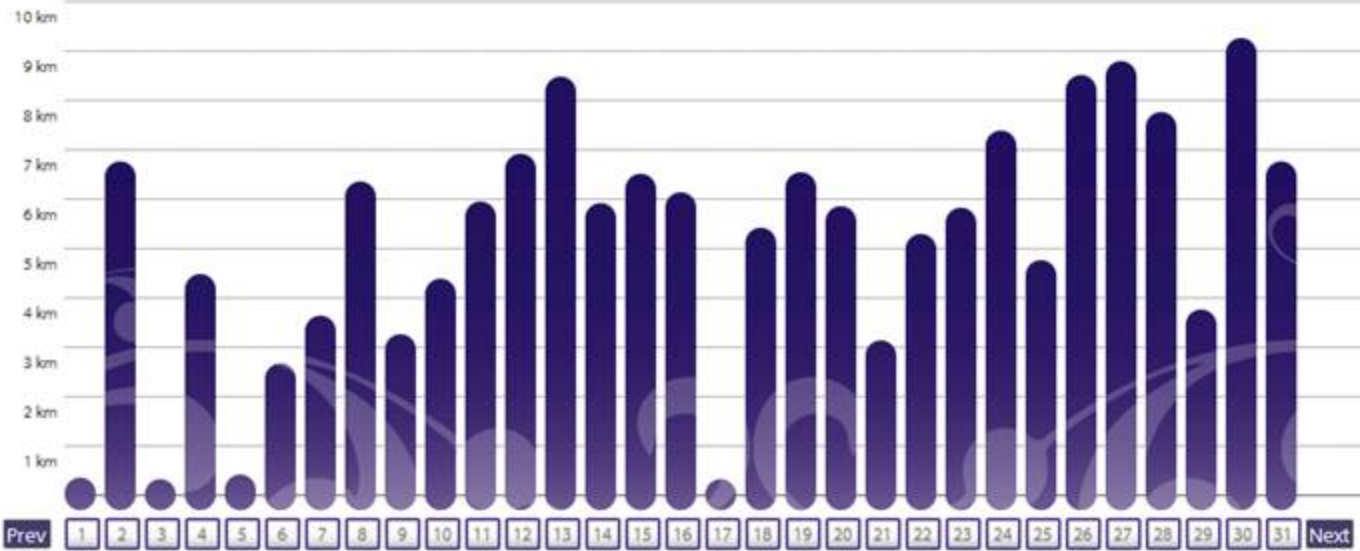

Achievements

Activity

Move Together

Wellness

Charts

Store

Distance Steps Time Calories

Hours Days Weeks Months

Tools ▾

Calculate

Prev

1 2 3 4 5 6 7 8 9 10 11 12 13 14 15 16 17 18 19 20 21 22 23 24 25 26 27 28 29 30 31

Next

January 2014